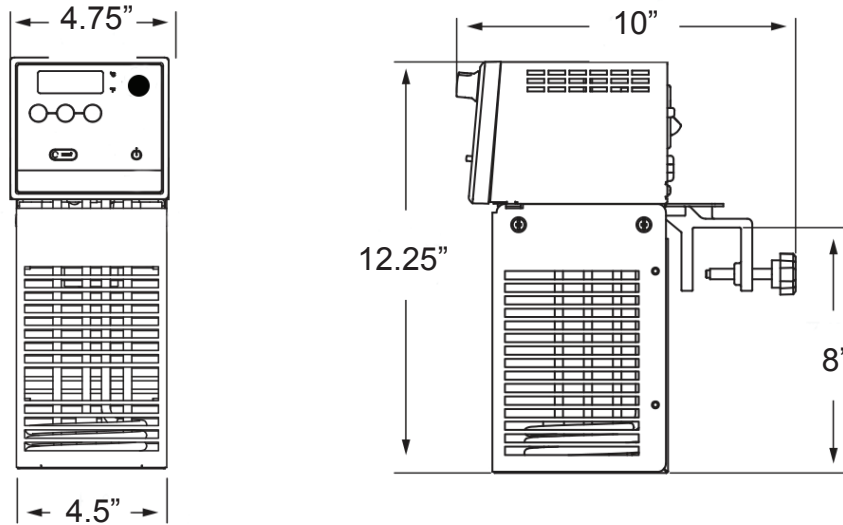

Date: _____
Item No.: _____
Project No.: _____

Sous Vide Immersion Circulator - SV-1200W

Plan View

Specifications

Item Number	Description	Volts	Wattage	Amps	NEMA Plug
SV-1200W	Sous Vide Immersion Circulator	120V	1200W	10	5-15P

Shipping Info

Item Number	Item Dimensions	Shipping Dimensions	Gross Weight	Net Weight
SV-1200W	4.75"W x 10"D x 12.25"H	12"W x 8"D x 15.5"H	10 lbs	8 lbs

For more information about this or any of our other products go to www.admiralcraft.com. This item is listed on AutoQuotes. For full explanation of warranty coverage on this product please refer to warranty page located in the owner's manual and warranty section at www.admiralcraft.com. Specifications subject to change without notice. Please confirm at time of order.

©2017 Admiral Craft Equipment Corp.

Admiral Craft Equipment Corp.

800 Shames Drive • Westbury, NY 11590 • P: 800-223-7750 • F: 800-447-7751 • www.admiralcraft.com